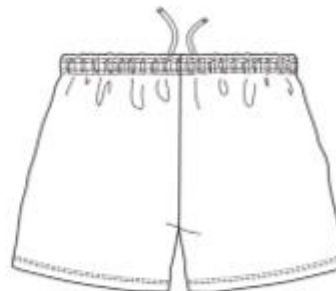

**PE T Shirt with school logo – please note sizes start at age 9 - 10**

**Champion T-Crew neck T-shirt**

Ref: 3TC

- 100% Cotton
- 165 gsm
- Ring spun combed Cotton
- Ideal for embroidery and printing
- Ribbed neckband
- Open hemmed sleeves
- Taped neck seam
- Consistent colours and fabric

Child-VAT Zero Rated

TO FIT CHEST"	23	24	26	28	30	32
AGE	2yrs	3/4	5/6	7/8	9/10	11/13

Adult-VAT Standard Rated

TO FIT CHEST"	35	38	42	46	51
SIZE	S	M	L	XL	XXL

**PE Shorts with school logo – sizes start at 22/24 BLACK ONLY AVAILABLE**

**Honeycomb-Sports short**

Ref: 1BU

- 100% Polyester
- All purpose sports short
- Elasticated waist
- Self coloured draw cord

Junior-VAT Zero Rated

WAIST"	18/20	22/24	26/28
--------	-------	-------	-------