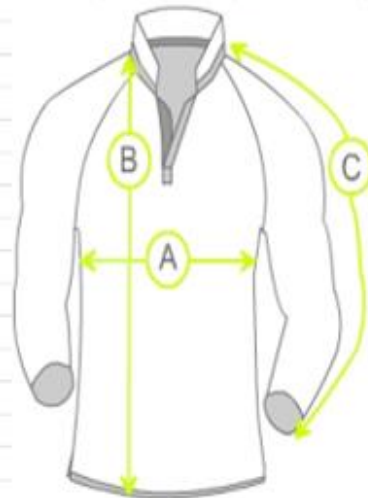

### Jumper sizing

Years	Height (cms)	Chest (cms)	Order size (")
2/3 yrs	90 - 98	51 - 54	20"
3/4 yrs	98 - 104	54 - 56	22"
4/5 yrs	104 - 110	56 - 58	24"
5/6 yrs	110 - 116	58 - 61	26"
7/8 yrs	122 - 128	63 - 67	28"
9/10 yrs	134 - 140	69 - 73	30"
11/12 yrs	146 - 152	75 - 79	32"
13 yrs	158 - 164	82 - 86	34"
36" / S	170 - 176	88 - 95	36"
38"	176 +	95 - 99	38"
40" / M	176 +	100 - 104	40"
42"	176 +	105 - 109	42"
44" / L	176 +	110 - 114	44"
46" / XL	176 +	115 - 119	46"
48" / XXL	176 +	120 - 124	48"

**PE Reversible Rugby Top sizing – please note these tops are quite slim fitting**

R150 Reversible Sports Top

Product Measurements (cm)							
Chest Size	26/28"	30/32"	32/34"	34/36"	38/40"	42/44"	46/48"
Age							
A - Chest circumference	77cm	87cm	89cm	97cm	107cm	117cm	127cm
B - Body length	56cm	61cm	64cm	69cm	74cm	77cm	79cm
C - Sleeve length	55cm	63cm	65cm	68cm	74cm	81cm	84cm

\*These figures are indicative only, and some variation should be expected, due to fabric stretch and production tolerances.

Measuring Guide

Page

- A. Chest circumference: Measured 1cm below the armhole and then doubled
- B. Body length: Measured from high shoulder point
- C. Sleeve length: Measured from the shoulder seam to the end of sleeve

**PE T Shirt with school logo – please note sizes start at age 9 - 10**

**Champion T-Crew neck T-shirt**

Ref: 3TC

- 100% Cotton
- 165 gsm
- Ring spun combed Cotton
- Ideal for embroidery and printing
- Ribbed neckband
- Open hemmed sleeves
- Taped neck seam
- Consistent colours and fabric